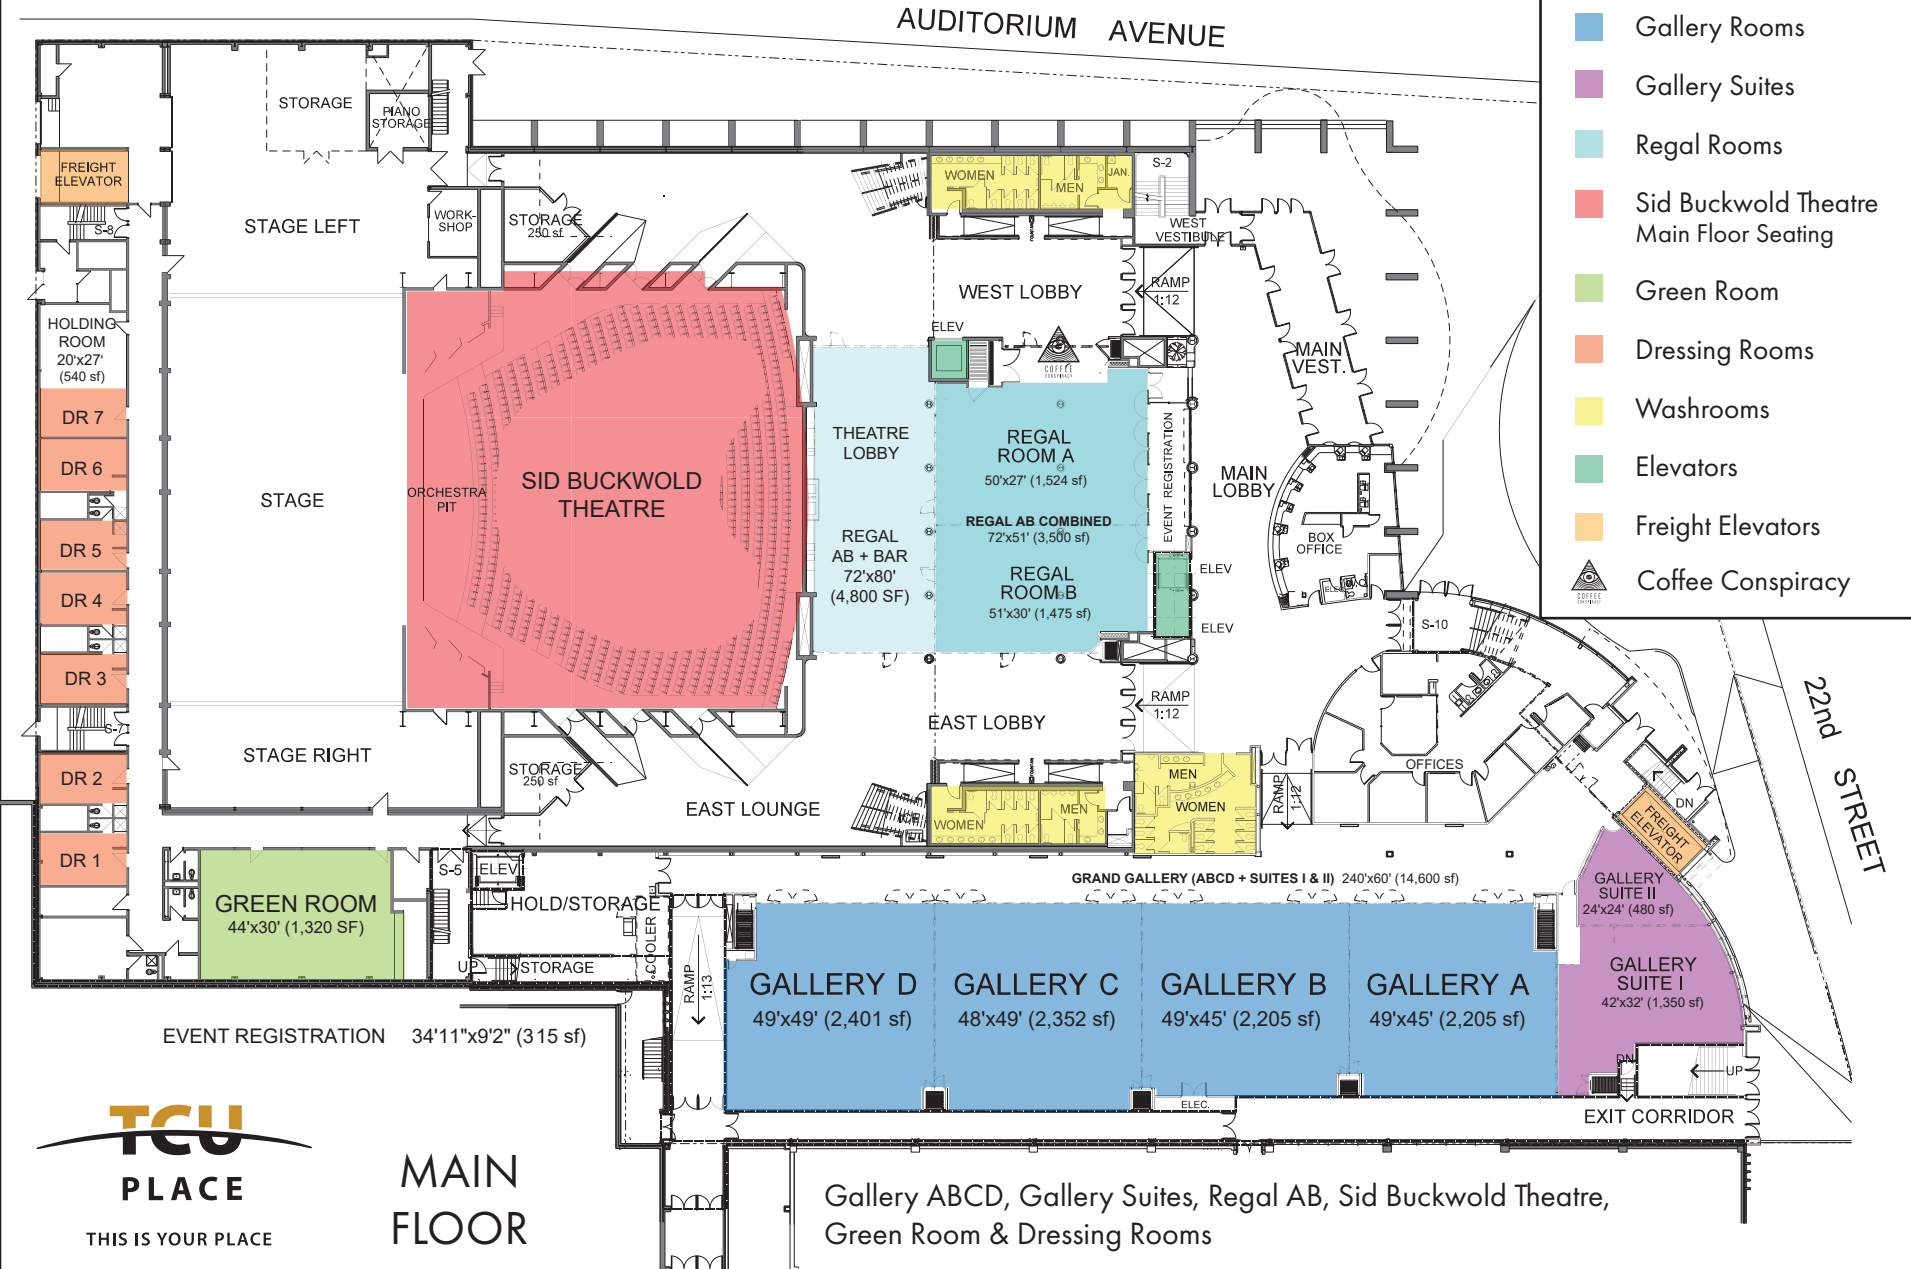

35 - 22ND STREET EAST - SASKATOON, SK - S7K 0C8

LEGEND

- Gallery Rooms
- Gallery Suites
- Regal Rooms
- Sid Buckwold Theatre Main Floor Seating
- Green Room
- Dressing Rooms
- Washrooms
- Elevators
- Freight Elevators
- Coffee Conspiracy

TCU PLACE
THIS IS YOUR PLACE

MAIN FLOOR

Gallery ABCD, Gallery Suites, Regal AB, Sid Buckwold Theatre, Green Room & Dressing Rooms