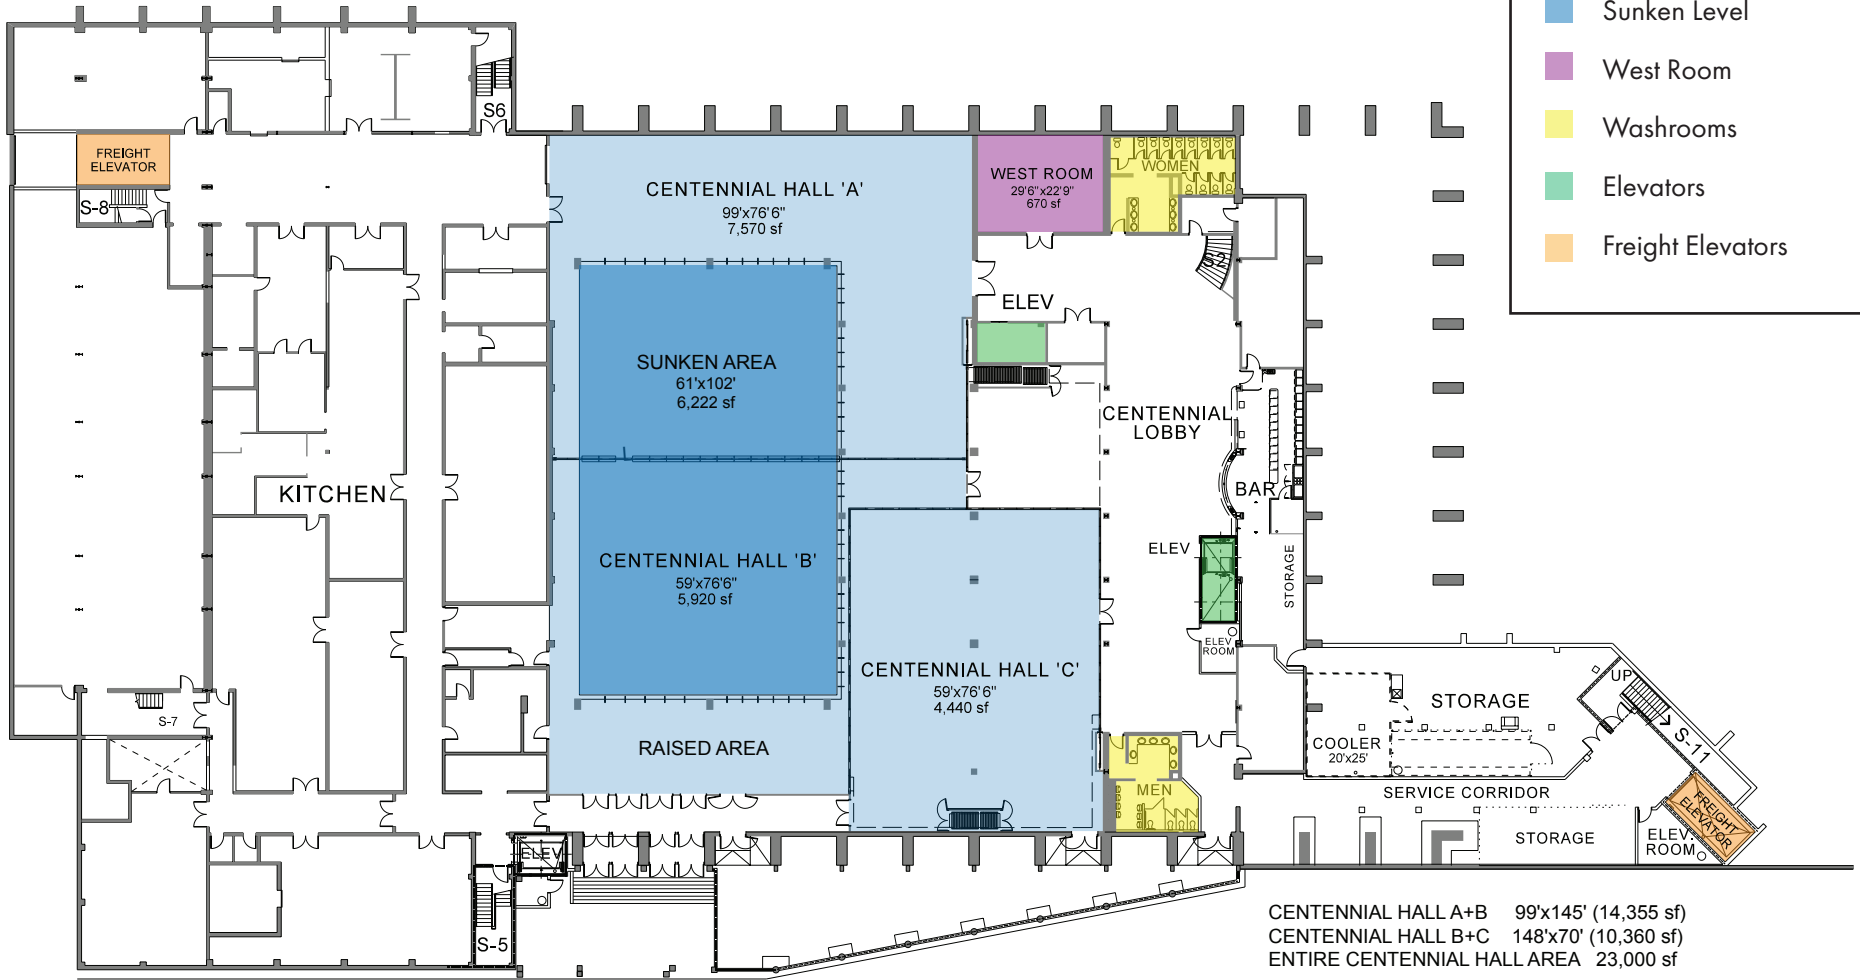

35 - 22ND STREET EAST - SASKATOON, SK - S7K 0C8

LEGEND

- Centennial Rooms
- Sunken Level
- West Room
- Washrooms
- Elevators
- Freight Elevators

CENTENNIAL HALL A+B 99'x145' (14,355 sf)
 CENTENNIAL HALL B+C 148'x70' (10,360 sf)
 ENTIRE CENTENNIAL HALL AREA 23,000 sf

LOWER FLOOR

Centennial Hall ABC and West Room